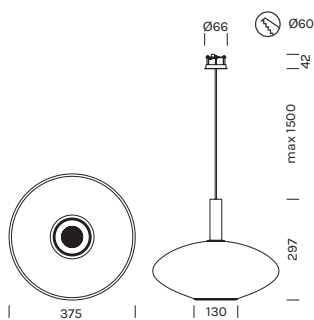

Con rosone per incasso, senza driver

With recessed canopy, without driver

Necessita di driver remoto a 500mA oppure di convertitore da 48Vdc a 500mA più driver a 48Vdc

Requires 500mA remote driver, or 48Vdc to 500 mA converter and 48Vdc driver

	M 2700K		W 3000K	
Power	↑6.0W	↓9.7W	↑6.0W	↓9.7W
Nominal lumen	↑714.0lm	↓1401.0lm	↑724.0lm	↓1475.0lm
Beam angle	↑diffused	↓150°	↑diffused	↓150°
CRI	>90		>90	
Supply	500mA		500mA	

Item	Temperature	Canopy	Body	Glass

3022	M	-NE		-FS		-ANE	
...composed by RS97 (1Pz) 3024 (1Pz)	W						

Solo corpo

Body only

Necessita di driver remoto a 500mA oppure di convertitore da 48Vdc a 500mA più driver a 48Vdc

Requires 500mA remote driver, or 48Vdc to 500 mA converter and 48Vdc driver