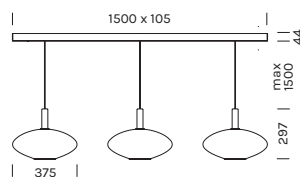

INDOOR - SUSPENSION

ASTRELLE ELLIX

- alluminio, vetro soffiato a bocca
- colore cavo: nero

- aluminum, mouthblown glass
- cable color: black

Con rosone e driver
With canopy and driver

	M 2700K	W 3000K
Power	↑ 6.0W ↓ 9.7W	↑ 6.0W ↓ 9.7W
Nominal lumen	↑ 714.0lm ↓ 1401.0lm	↑ 724.0lm ↓ 1475.0lm
Beam angle	↑ diffused ↓ 150°	↑ diffused ↓ 150°
CRI	>90	>90
Supply	220-240V	220-240V

Item	Temperature	Canopy	Body	Glass
3020	M	-FS		-ANE 
	W			

... composed by
RS04/03 (1Pz)
3024 (1Pz)

Con rosone scorrevole e driver
With sliding canopy and driver

	M 2700K	W 3000K
Power	↑ 18.0W ↓ 29.1W	↑ 18.0W ↓ 29.1W
Nominal lumen	↑ 2142.0lm ↓ 4203.0lm	↑ 2172.0lm ↓ 4425.0lm
Beam angle	↑ diffused ↓ 150°	↑ diffused ↓ 150°
CRI	>90	>90
Supply	220-240V	220-240V