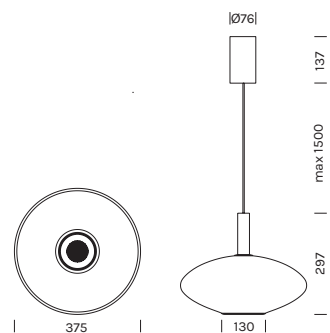

INDOOR - SUSPENSION

ASTRELLE ELLIX

- alluminio, vetro soffiato a bocca
- colore cavo: nero

- aluminum, mouthblown glass
- cable color: black

Con rosone e driver
With canopy and driver

	M 2700K	W 3000K
Power	↑ 6.0W ↓ 9.7W	↑ 6.0W ↓ 9.7W
Nominal lumen	↑ 714.0lm ↓ 1401.0lm	↑ 724.0lm ↓ 1475.0lm
Beam angle	↑ diffused ↓ 150°	↑ diffused ↓ 150°
CRI	>90	>90
Supply	220-240V	220-240V

Item	Temperature	Canopy	Body	Glass
3020	M	-FS		-ANE 
	W			

... composed by
RS04/03 (1Pz)
3024 (1Pz)

Con rosone scorrevole e driver
With sliding canopy and driver

	M 2700K	W 3000K
Power	↑ 18.0W ↓ 29.1W	↑ 18.0W ↓ 29.1W
Nominal lumen	↑ 2142.0lm ↓ 4203.0lm	↑ 2172.0lm ↓ 4425.0lm
Beam angle	↑ diffused ↓ 150°	↑ diffused ↓ 150°
CRI	>90	>90
Supply	220-240V	220-240V

Item	items powerable	Power	IP	Dimensions	Dimming
1A0633	1-3	70W	IP20	210x45x49	ON-OFF
1A0634	1-6	150W	IP20	210x45x49	ON-OFF
1A1239	1-12	240W	IP67	244x68x39	ON-OFF
1A2493	1-18	320W	IP67	252x90x44	ON-OFF