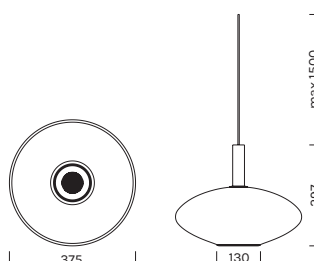

M 2700K		W 3000K	
Power	↑6.0W	↓9.7W	↑6.0W	↓9.7W
Nominal lumen	↑714.0lm	↓1401.0lm	↑724.0lm	↓1475.0lm
Beam angle	↑diffused	↓150°	↑diffused	↓150°
CRI	>90		>90	
Supply	500mA		500mA	

Item	Temperature	Body	Glass

3024	M	-FS		-ANE	
	W				

Solo corpo con cavo 5m

Body only with 5m cable

Necessita di driver remoto a 500mA oppure di convertitore da 48Vdc a 500mA più driver a 48Vdc

Requires 500mA remote driver, or 48Vdc to 500 mA converter and 48Vdc driver