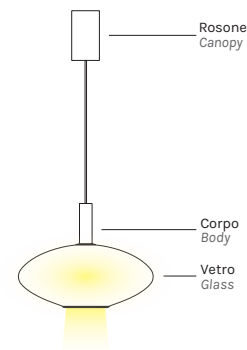

INDOOR - SUSPENSION

ASTRELLE ELLIX

- alluminio, vetro soffiato a bocca
- colore cavo: nero

- aluminum, mouthblown glass
- cable color: black

Con rosone e driver
With canopy and driver

	M 2700K	W 3000K
Power	↑ 6.0W ↓ 9.7W	↑ 6.0W ↓ 9.7W
Nominal lumen	↑ 714.0lm ↓ 1401.0lm	↑ 724.0lm ↓ 1475.0lm
Beam angle	↑ diffused ↓ 150°	↑ diffused ↓ 150°
CRI	>90	>90
Supply	220-240V	220-240V

Item	Temperature	Canopy	Body	Glass
3020	M	-FS		-ANE 
	W			

... composed by
RS04/03 (1Pz)
3024 (1Pz)

Con rosone scorrevole e driver
With sliding canopy and driver

	M 2700K	W 3000K
Power	↑ 18.0W ↓ 29.1W	↑ 18.0W ↓ 29.1W
Nominal lumen	↑ 2142.0lm ↓ 4203.0lm	↑ 2172.0lm ↓ 4425.0lm
Beam angle	↑ diffused ↓ 150°	↑ diffused ↓ 150°
CRI	>90	>90
Supply	220-240V	220-240V

Item	Temperature	Canopy	Body	Glass
3028	M	-BI		-ANE 
	W	-NE		

... composed by
RS94/01 (1Pz)
3024 (3Pz)

Con rosone per incasso, senza driver

With recessed canopy, without driver

Necessita di driver remoto a 500mA oppure di convertitore da 48Vdc a 500mA più driver a 48Vdc