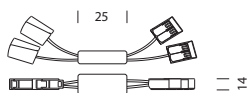

Driver in corrente in remoto 500mA

500mA remote constant current driver

Item	items powerable	Power	IP	Dimensions	Dimming
1A1858/01	1	20W	IP20	75x40x21	PUSH | DALI

Convertitore da 48Vdc a 500mA

48Vdc to 500 mA converter

Necessita di driver remoto a 48Vdc

Requires 48V remote driver

Item	items powerable
2A7900	1

Driver 48Vdc in tensione in remoto

Remote constant voltage drivers 48Vdc

Item	items powerable	Power	IP	Dimensions	Dimming
1A0633	1-3	70W	IP20	210x45x49	ON-OFF
1A0634	1-6	150W	IP20	210x45x49	ON-OFF
1A1239	1-12	240W	IP67	244x68x39	ON-OFF
1A2493	1-18	320W	IP67	252x90x44	ON-OFF

Centraline dimmerabili in remoto

Remote dimmable controllers

Item	Power	IP	Dimensions	Dimming
1A0837/48	288W	IP20	132x22x20	PUSH | DALI | 1-10V
1A0838/48	576W	IP20	164x38x25	PUSH | DALI | 0.1-10V